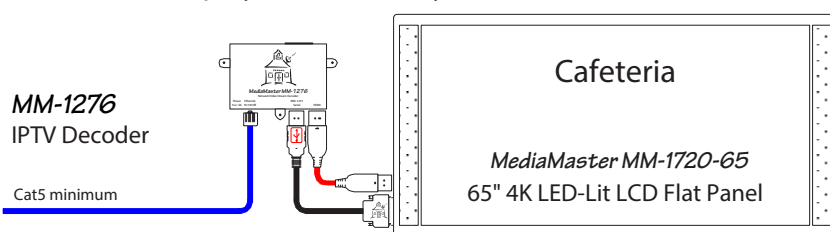

MediaMaster™ Video On Demand System

65" Flat Panel LED-Lit 4K LCD

MM-1720-65

Specifications

- Width:** 57.1 in (145 cm)
- Height:** 32.7 in (83.1 cm)
- Depth:** 1.0 in (2.5 cm)
- Weight:** 46.1 lbs (21 kg)
- Power:** 93 W typical

This is the most common configuration that we certify which sends both IPTV and display control over your school's data network:

Features

- 65" diagonal ultra bright liquid crystal display
- 3840 × 2160 resolution
- Stereo speakers
- 3 HDMI inputs
- VESA mount
- VGA (RGB) input
- Component input
- RS-232 control port